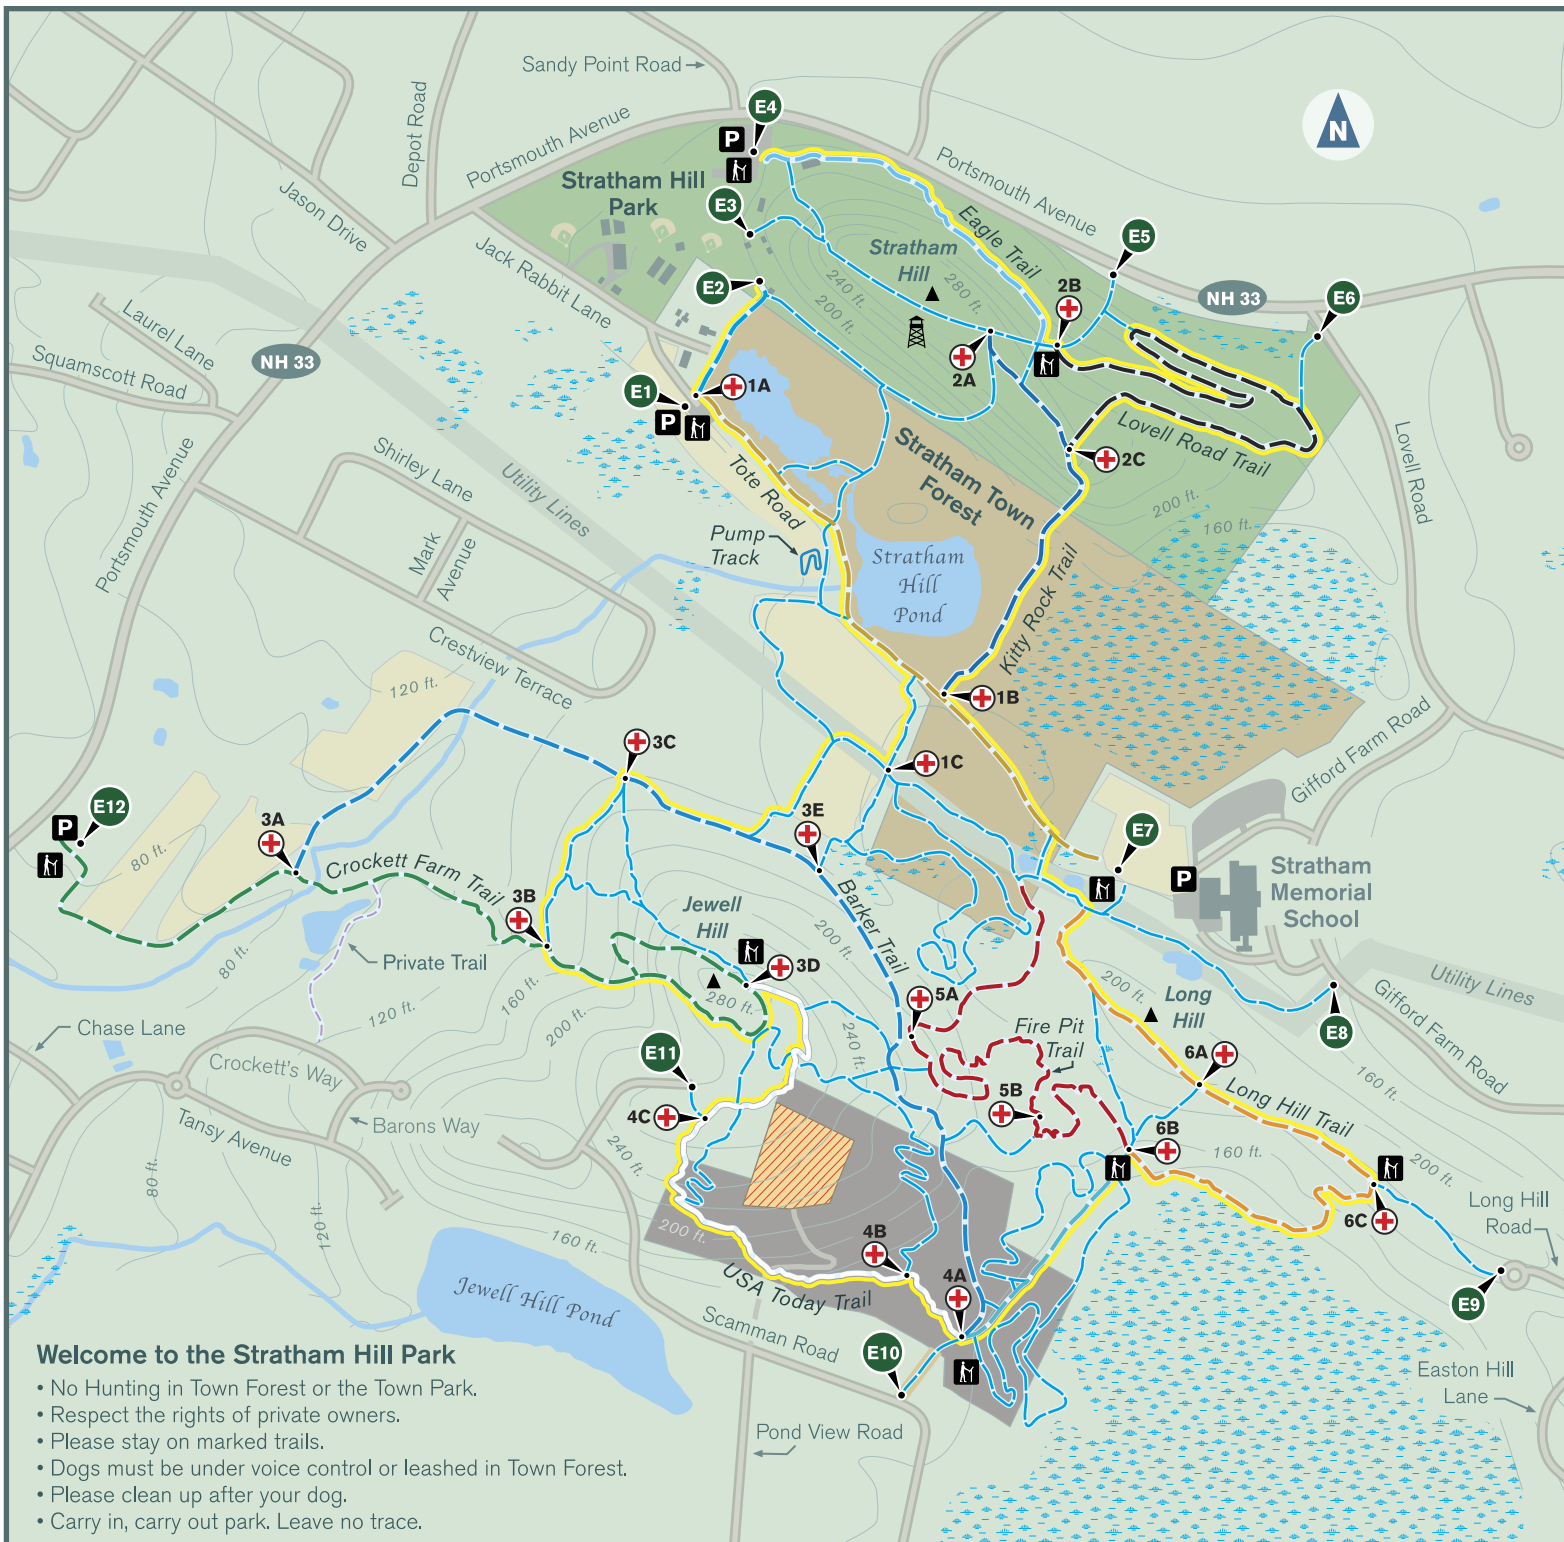

# Stratham Trails

Stratham Hill, Town Forest, and Surrounding Areas

- Stratham Hill Park
- Stratham Town Forest
- Trail Entrance
- Rescue Point
- Parking Area
- Kiosk Location
- Fire Tower
- Hill top
- Perimeter Trail (4.6 mi.)
- Roads
- Contour Elevation
- Easement Property (dogs must be on leash)
- Private Property
- Open Field
- Wetlands
- Pond/River

## Welcome to the Stratham Hill Park

- No Hunting in Town Forest or the Town Park.
- Respect the rights of private owners.
- Please stay on marked trails.
- Dogs must be under voice control or leashed in Town Forest.
- Please clean up after your dog.
- Carry in, carry out park. Leave no trace.